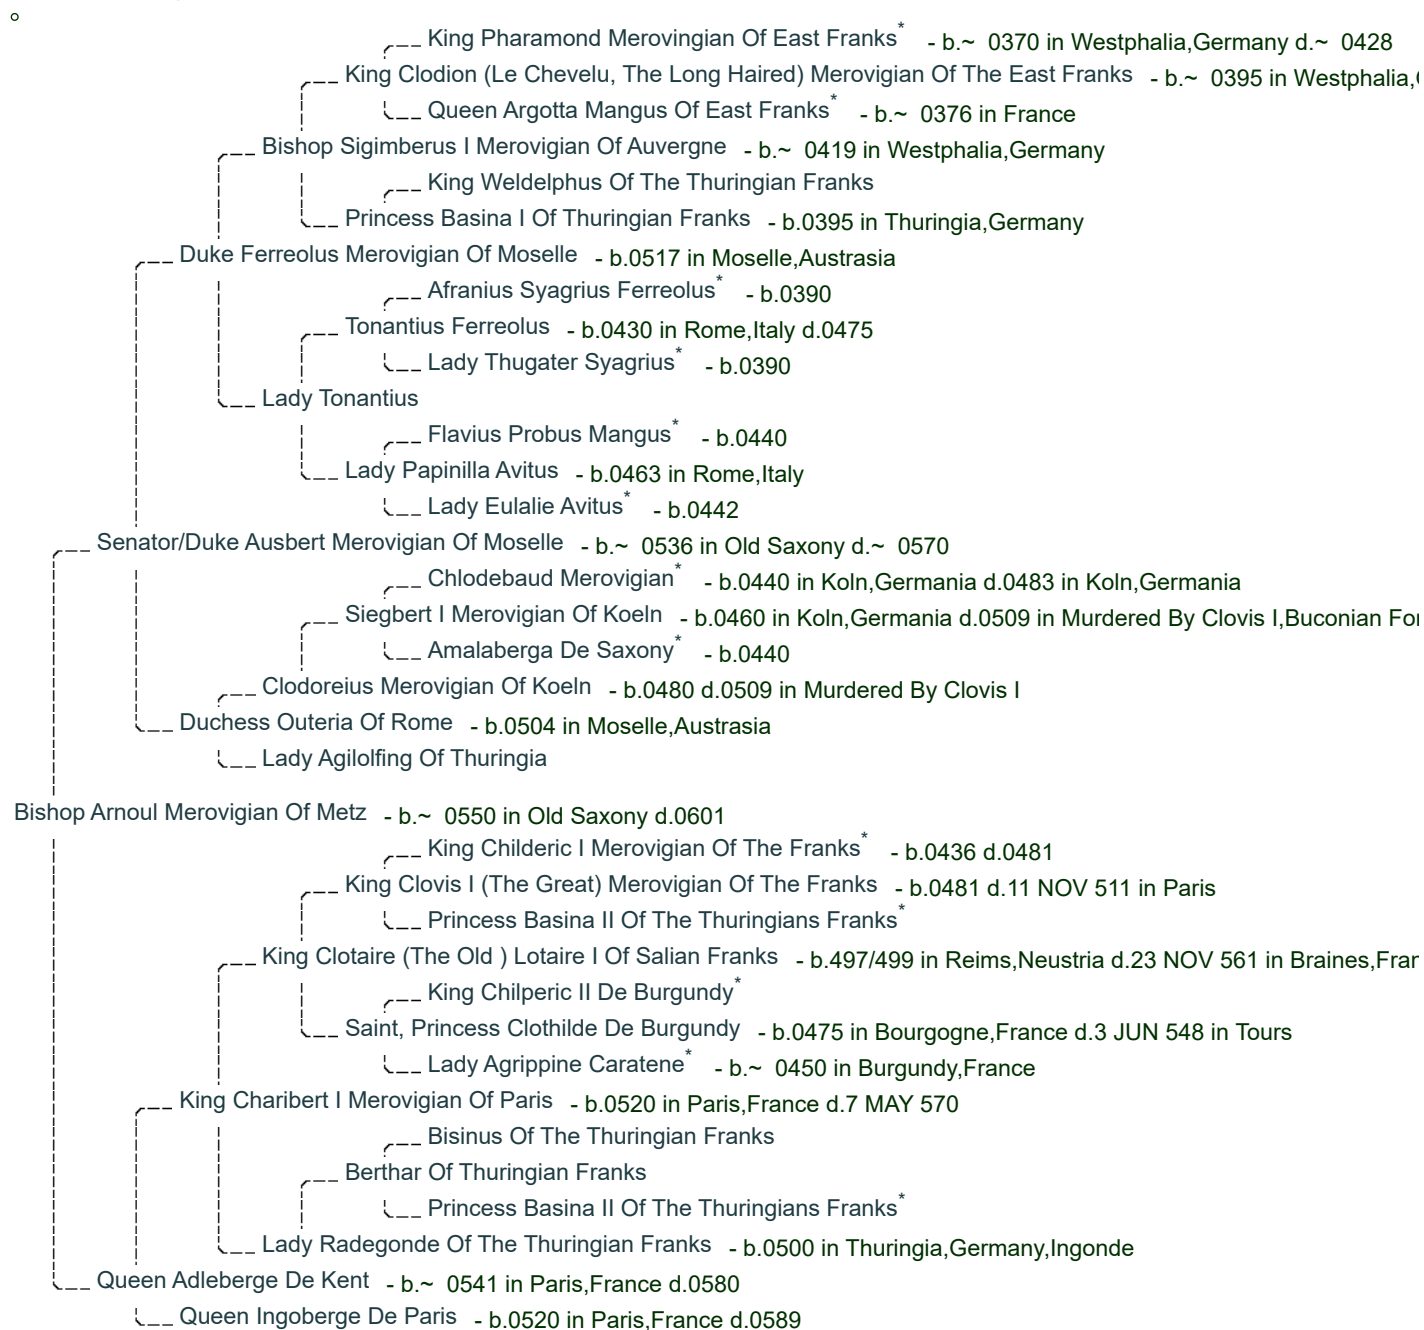

Bishop Arnoul Merovigian Of Metz

Arnoul was born about 0550 in Old Saxony. Arnoul's father was Senator/Duke Ausbert Merovigian Of Moselle and his mother was Queen Adleberge De Kent. His paternal grandparents were Duke Ferreolus Merovigian Of Moselle and Duchess Outeria Of Rome; his maternal grandparents were King Charibert I Merovigian Of Paris and Queen Ingoberge De Paris. He had a half-sister named Gertrudes. He died in 0601.

- General Notes

Custom Field:<_FA#> Margrave de Schelde

- Ancestor Pedigree Chart

*There are earlier generations for the ancestor(s) indicated. See their page(s) for details (click name)

Arnoul's family with Lady Oda De Savoy

They had a son and a daughter, named Arnulf and Itte.

- **Children**

- ♀ Lady Itte Merovigian Of Metz

- Itte was born about 0591 in Landen,Liege,Belgium.¹ She died in 0652.¹

- ♂ Saint, Bishop Arnulf Merovigian Of Metz

- Arnulf was born in Heristal,Neustria.¹ He died in Horenberg Monastery,Wasenwald.²

¹ *LDS Website @ 1838622*

² *Ancestry.com 134070.GED*